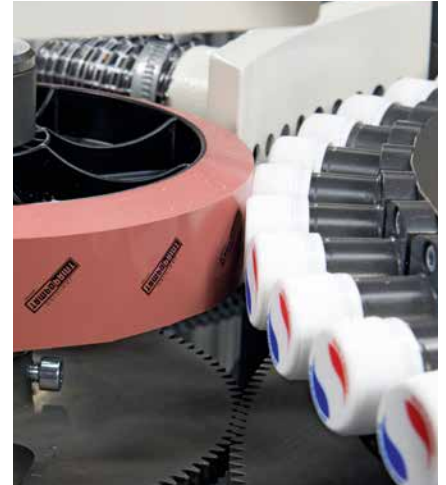

CLOSURE PRINT COMPACT Automation

- Standardized fully automated system
- Compact construction
- Feeding and discharge system integrated – thereby setting up without additional installation works
- Shorter set-up times compared to alternative printing processes
- Optionally 1-3 vertical rotary pad printing units
- Capacity up to 45 000* bottle caps/h

* depending on the type of the bottle closure

Ready to use anywhere at any time

Plug-and-Play fully automated system for printing on closure caps

A real Plug-and-Play fully automated system which is ready to use anywhere at any time. You only need electricity, gas and air supply, then connect our CLOSURE PRINT COMPACT and production may start. No service technician for commissioning and no special qualified personnel at the customer are necessary. A high-precision, space-saving rotary pad printing fully automated system for small batch sizes. Feeding solution, parts transport for further processing to the point of a complete system solution – everything from one source: TAMPOPRINT AG – "made in Germany" machine construction.

CLOSURE PRINT COMPACT

**3-color = 3 rotary pad printing units
V-RTI 3000**

**Uneven surfaces do not present a problem,
moulding injection points can be overprinted**

CLOSURE PRINT COMPACT

Item No.	51 00 70	51 00 71	51 00 72
Number of colors/printing units	1	2	3
Output/h bottle caps Ø 28–33 mm	max. 45 000*	max. 45 000*	max. 45 000*
Dimensions (Width x Depth x Height)	4333 mm x 1800 mm x 2213 mm		
Options	Modification kit for different closure caps from Ø 28 mm to Ø 33 mm Z conveyor with rocker		