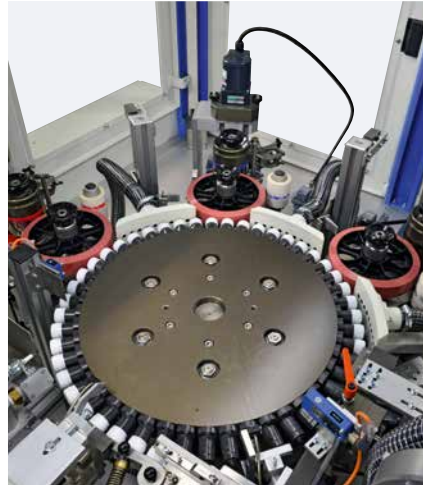

CLOSURE PRINT COMPACT Automation

- Standardized fully automated system
- Compact construction
- Feeding and discharge system integrated – thereby setting up without additional installation works
- Shorter set-up times compared to alternative printing processes
- Optionally 1-3 vertical rotary pad printing units
- Capacity up to 45 000* bottle caps/h

* depending on the type of the bottle closure

Ready to use anywhere at any time

Plug-and-Play fully automated system for printing on closure caps

A real Plug-and-Play fully automated system which is ready to use anywhere at any time. You only need electricity, gas and air supply, then connect our CLOSURE PRINT COMPACT and production may start. No service technician for commissioning and no special qualified personnel at the customer are necessary. A high-precision, space-saving rotary pad printing fully automated system for small batch sizes. Feeding solution, parts transport for further processing to the point of a complete system solution – everything from one source: TAMPOPRINT AG – "made in Germany" machine construction.

CLOSURE PRINT COMPACT

**3-color = 3 rotary pad printing units
V-RTI 3000**

**Uneven surfaces do not present a problem,
moulding injection points can be overprinted**

CLOSURE PRINT COMPACT

Item No.	51 00 70	51 00 71	51 00 72
Number of colors/printing units	1	2	3
Output/h bottle caps Ø 28–33 mm	max. 45 000*	max. 45 000*	max. 45 000*
Dimensions (Width x Depth x Height)	4333 mm x 1800 mm x 2213 mm		
Options	Modification kit for different closure caps from Ø 28 mm to Ø 33 mm Z conveyor with rocker		